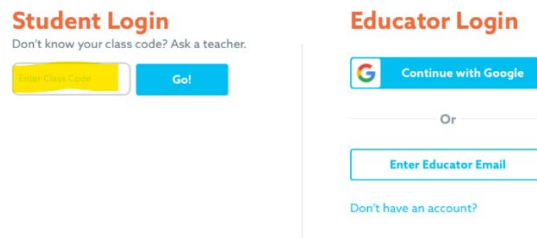

Accessing Epic on a Mobile Device

Download the Epic! app from your app store

Click on “Have an account? Sign in”

Click on “Students and Educators”

Enter our class code

Select your student

Happy Reading!